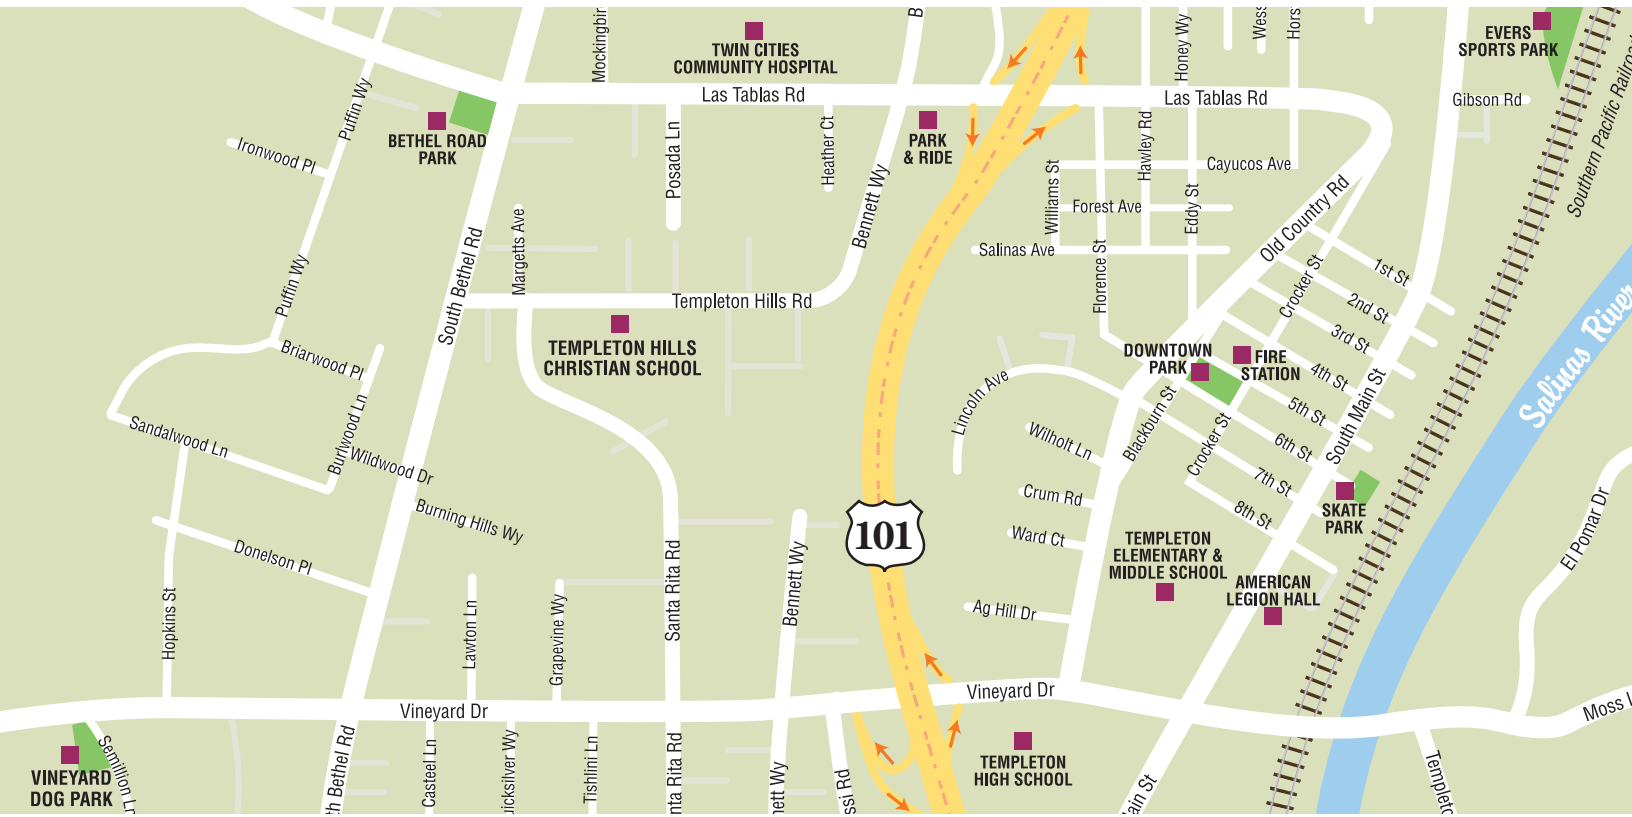

# Templeton Area Map

## Great for visitors and locals alike...

**Over 10,000 high-quality glossy maps distributed throughout Templeton**

- Hotels
- Retail
- Wineries
- Restaurants
- and more!

**Community Resource Page** (2.25" wide x 1.916" tall)..... **\$150**

**City Map Advertising** (3.375" wide x 2.125" tall)..... **\$250**

\$150					\$150	<p><b>FRONT ADVERTISING SMALL</b> Advertising Space around the City Map 5.00" wide x 2.333" tall</p> <p><b>\$350</b></p>			
<h1>GENERAL INFO</h1> <p>Advertising Space around Community Resource Information 2.333" wide x 1.903" tall</p> <p><b>\$150</b></p>							<p><b>FRONT ADVERTISING MEDIUM</b> Advertising Space around the City Map 5.00" wide x 3.766" tall</p> <p><b>\$450</b></p>		
								<p><b>FRONT ADVERTISING LARGE</b> Advertising Space around the City Map 5.00" wide x 8" tall</p> <p><b>\$550</b></p>	<h1>COVER</h1>
						\$150			